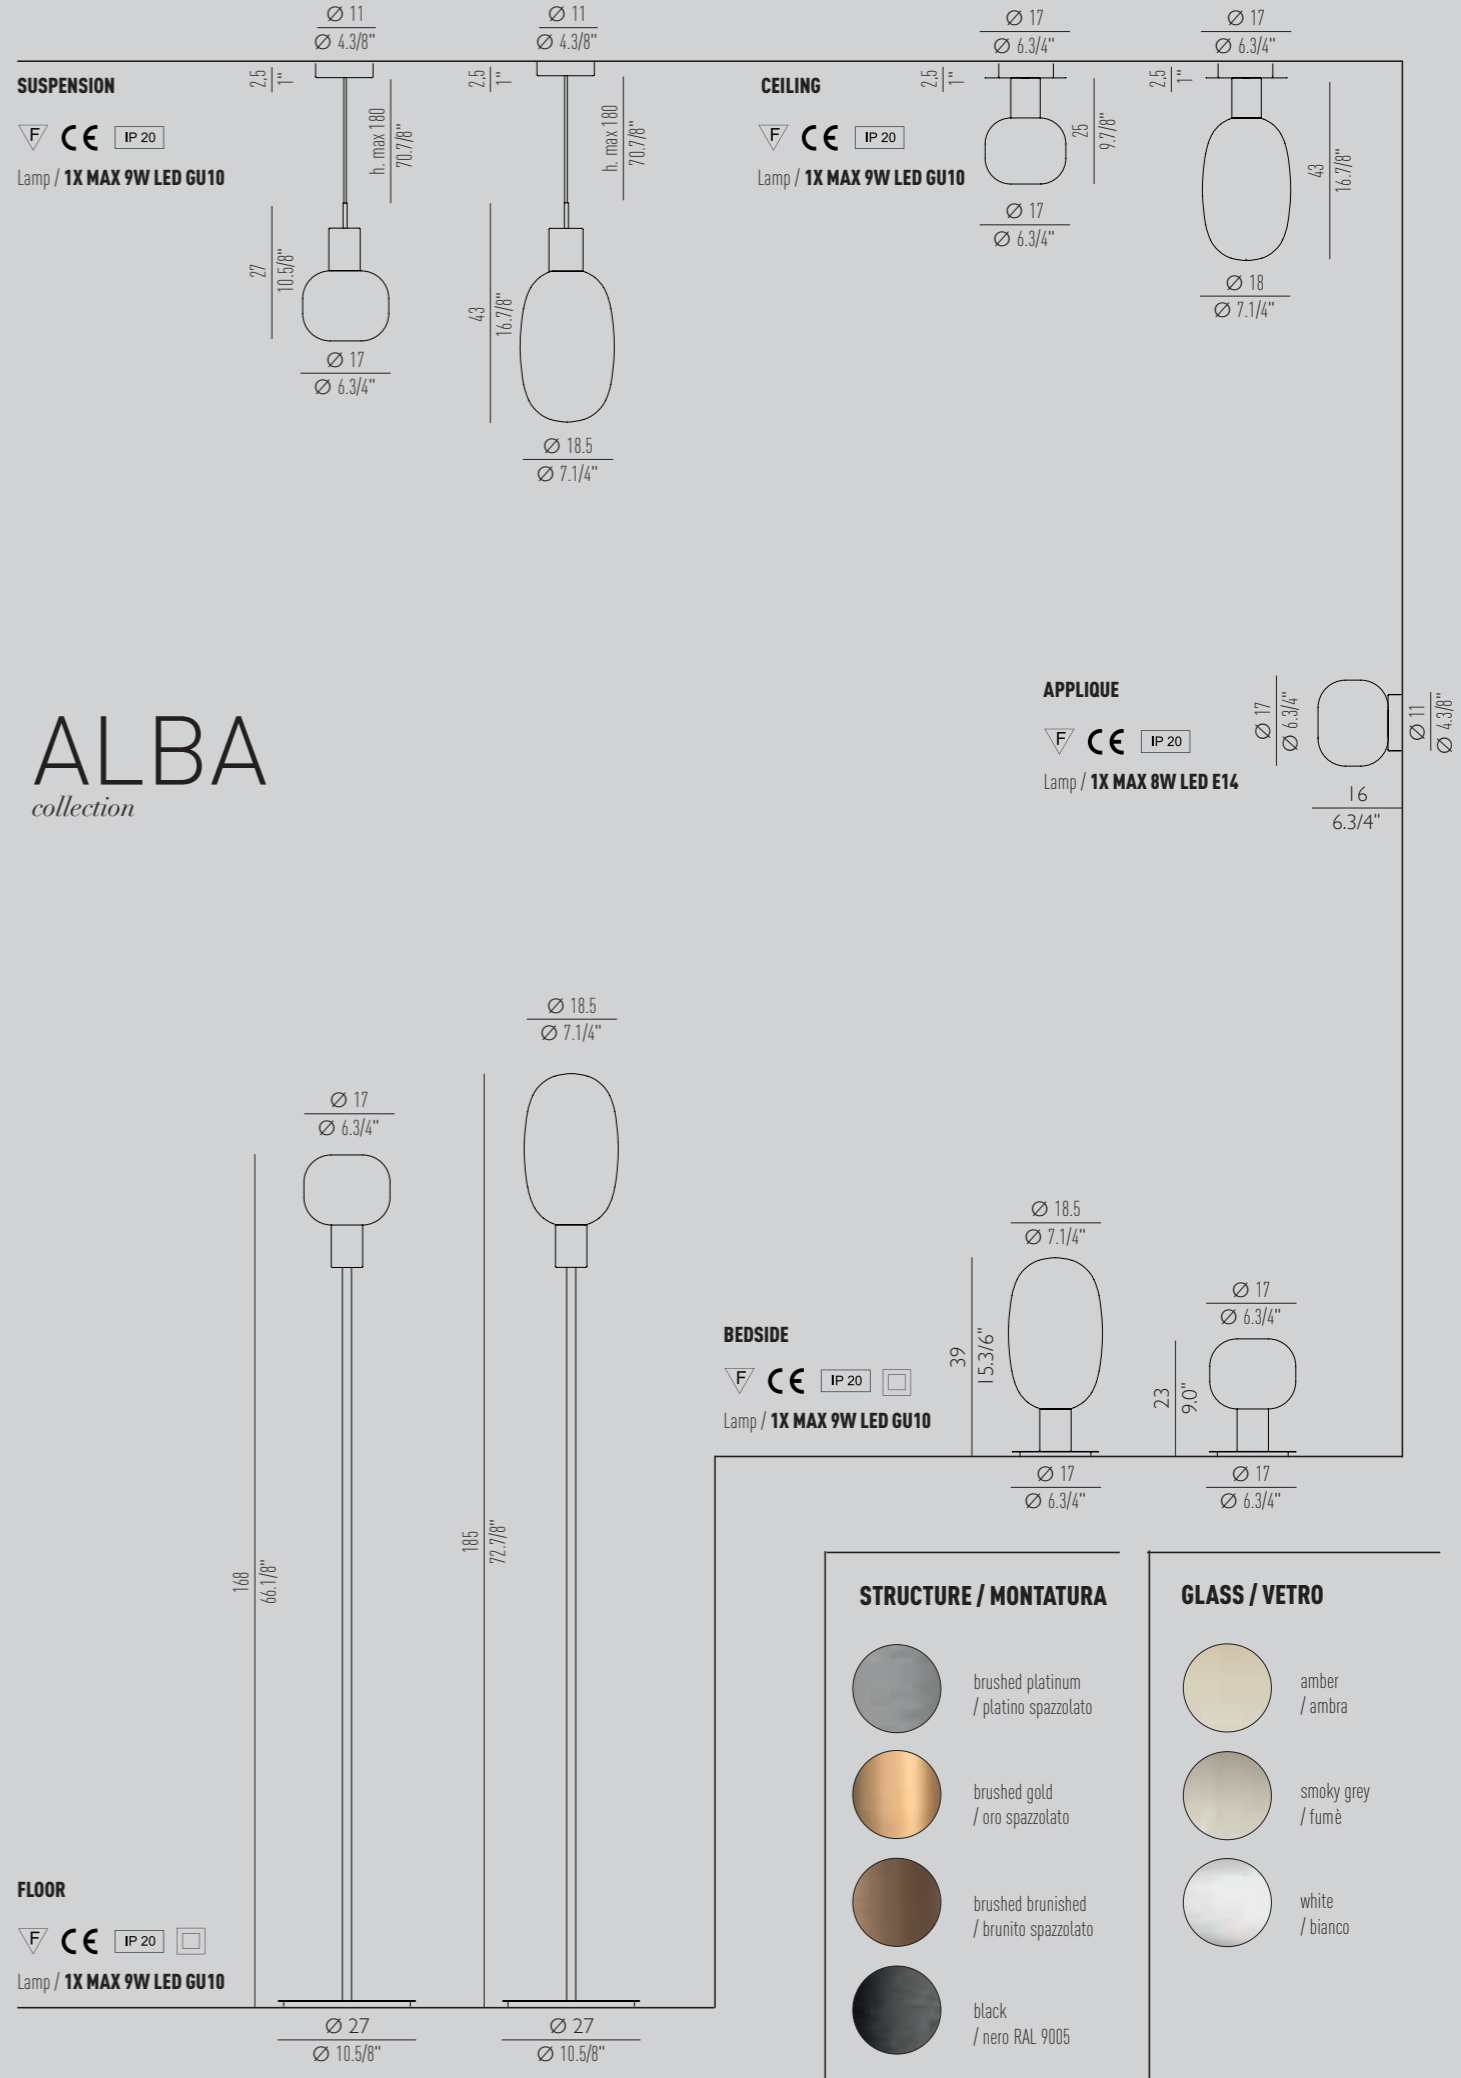

*Lampada da comodino
vetro BIG ambra con montatura nera
vetro SMALL fumè con montatura oro spazzolato*